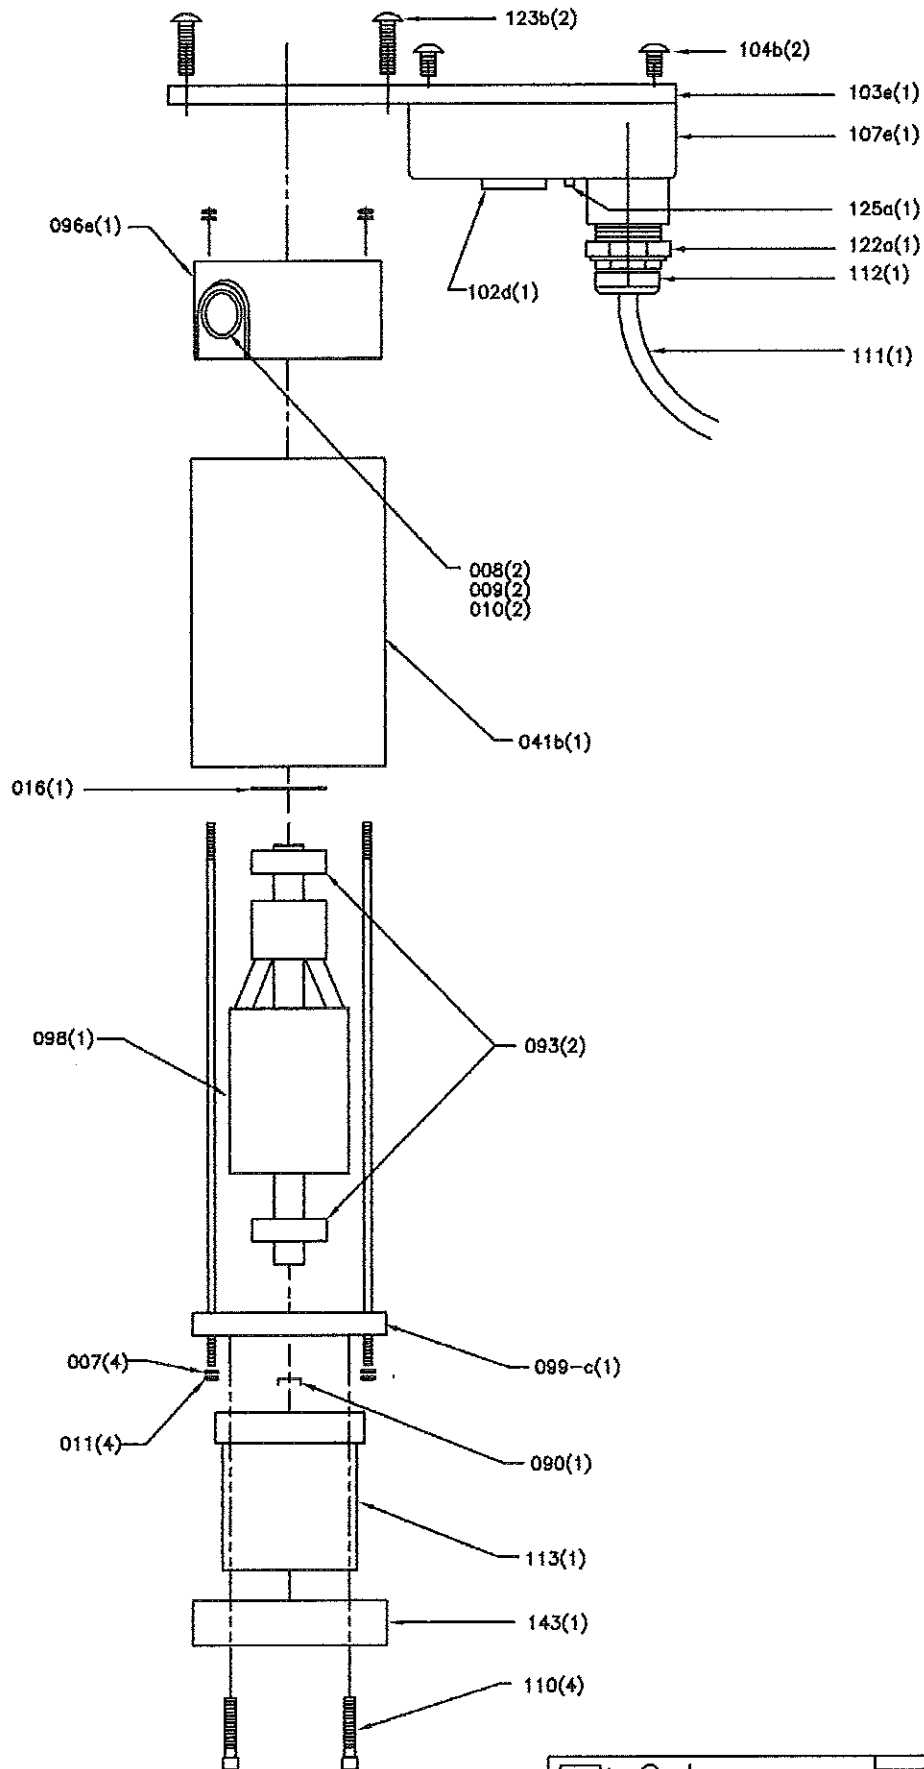

Y MOTOR PARTS EXPANSION

 Galway Pumps P.O. Box 608 North East, PA 16428 1-800-800-PUMP	DRAWN ARR	DATE 8/13/81	
	DESIGNED		TITLE
	CHECKED		Y-MOTOR PARTS EXPANSION
	APPROVED		PART NUMBER: 200-101-g
	SCALE		DWG. NO. GP-102B